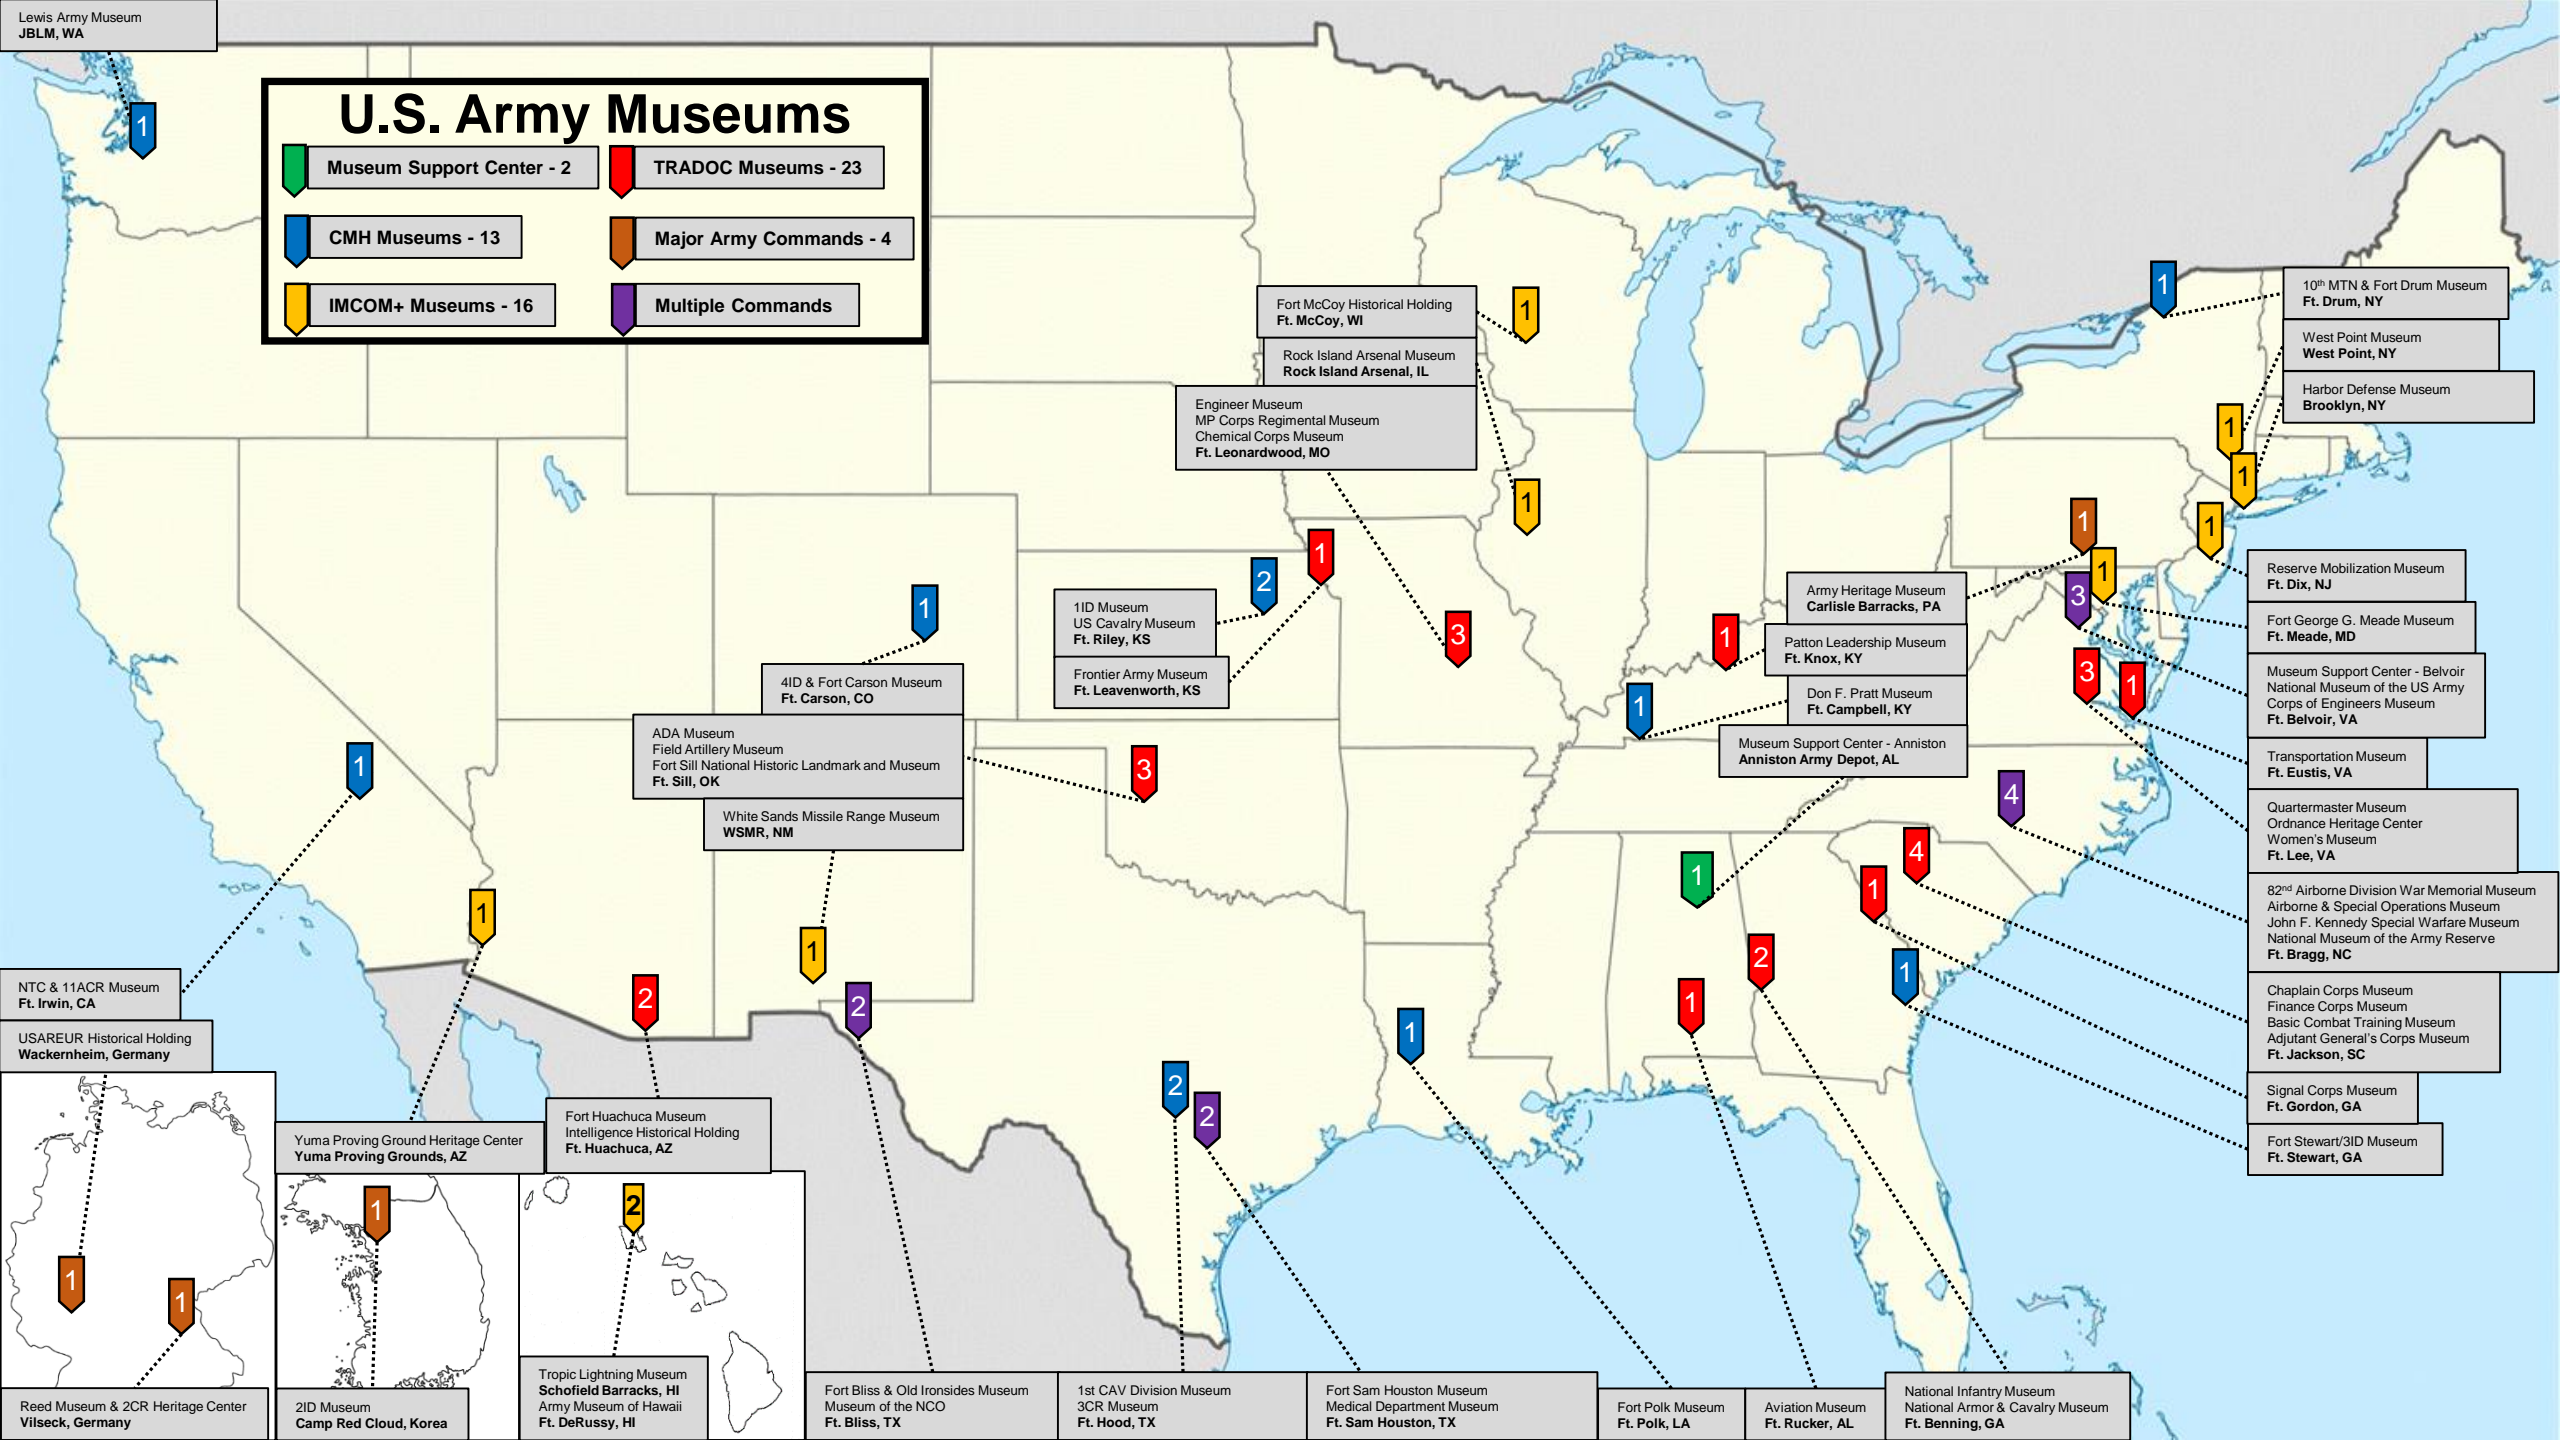

Lewis Army Museum
JBLM, WA

U.S. Army Museums

Museum Support Center - 2	TRADOC Museums - 23
CMH Museums - 13	Major Army Commands - 4
IMCOM+ Museums - 16	Multiple Commands

Fort McCoy Historical Holding
Ft. McCoy, WI

Rock Island Arsenal Museum
Rock Island Arsenal, IL

Engineer Museum
MP Corps Regimental Museum
Chemical Corps Museum
Ft. Leonardwood, MO

11D Museum
US Cavalry Museum
Ft. Riley, KS

Frontier Army Museum
Ft. Leavenworth, KS

41D & Fort Carson Museum
Ft. Carson, CO

ADA Museum
Field Artillery Museum
Fort Sill National Historic Landmark and Museum
Ft. Sill, OK

White Sands Missile Range Museum
WSMR, NM

Army Heritage Museum
Carlisle Barracks, PA

Patton Leadership Museum
Ft. Knox, KY

Don F. Pratt Museum
Ft. Campbell, KY

Museum Support Center - Anniston
Anniston Army Depot, AL

10th MTN & Fort Drum Museum
Ft. Drum, NY

West Point Museum
West Point, NY

Harbor Defense Museum
Brooklyn, NY

Reserve Mobilization Museum
Ft. Dix, NJ

Fort George G. Meade Museum
Ft. Meade, MD

Transportation Museum
Ft. Eustis, VA

Quartermaster Museum
Ordnance Heritage Center
Women's Museum
Ft. Lee, VA

Signal Corps Museum
Ft. Gordon, GA

Fort Stewart/31D Museum
Ft. Stewart, GA

NTC & 11ACR Museum
Ft. Irwin, CA

USAREUR Historical Holding
Wackenheim, Germany

Yuma Proving Ground Heritage Center
Yuma Proving Grounds, AZ

Fort Huachuca Museum
Intelligence Historical Holding
Ft. Huachuca, AZ

Tropic Lightning Museum
Schofield Barracks, HI
Army Museum of Hawaii
Ft. DeRussy, HI

Fort Bliss & Old Ironsides Museum
Museum of the NCO
Ft. Bliss, TX

1st CAV Division Museum
3CR Museum
Ft. Hood, TX

Fort Sam Houston Museum
Medical Department Museum
Ft. Sam Houston, TX

Fort Polk Museum
Ft. Polk, LA

Aviation Museum
Ft. Rucker, AL

National Infantry Museum
National Armor & Cavalry Museum
Ft. Benning, GA

Reed Museum & 2CR Heritage Center
Vilseck, Germany

21D Museum
Camp Red Cloud, Korea