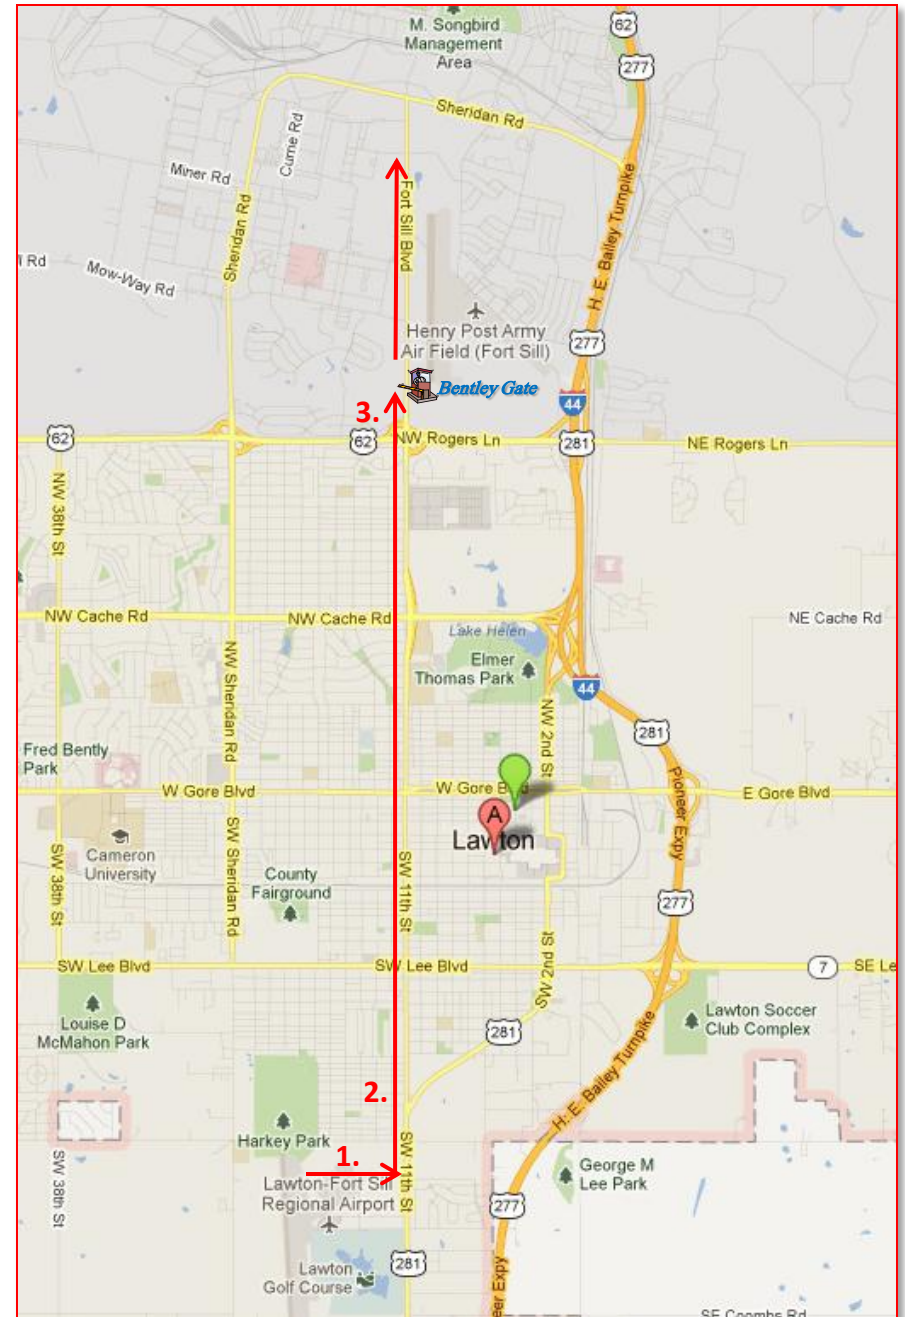

From Lawton Municipal Airport to Fort Sill:
Approx. 3 miles

Lawton-Fort Sill Regional Airport

**1. Head east on King Rd toward SW
Airport Industrial Rd**

Travel 0.4 mi

2. Turn left onto SW 11th St

Travel 2.5 mi

**3. Continue onto NW Fort Sill Blvd to Fort
Sill Bentley Gate
(Open 24 hours)**

*Knox Hall
(Building 700)*

*Alternate Knox Hall
Parking*

*Holiday Inn
Express
(Aultman Hall)*