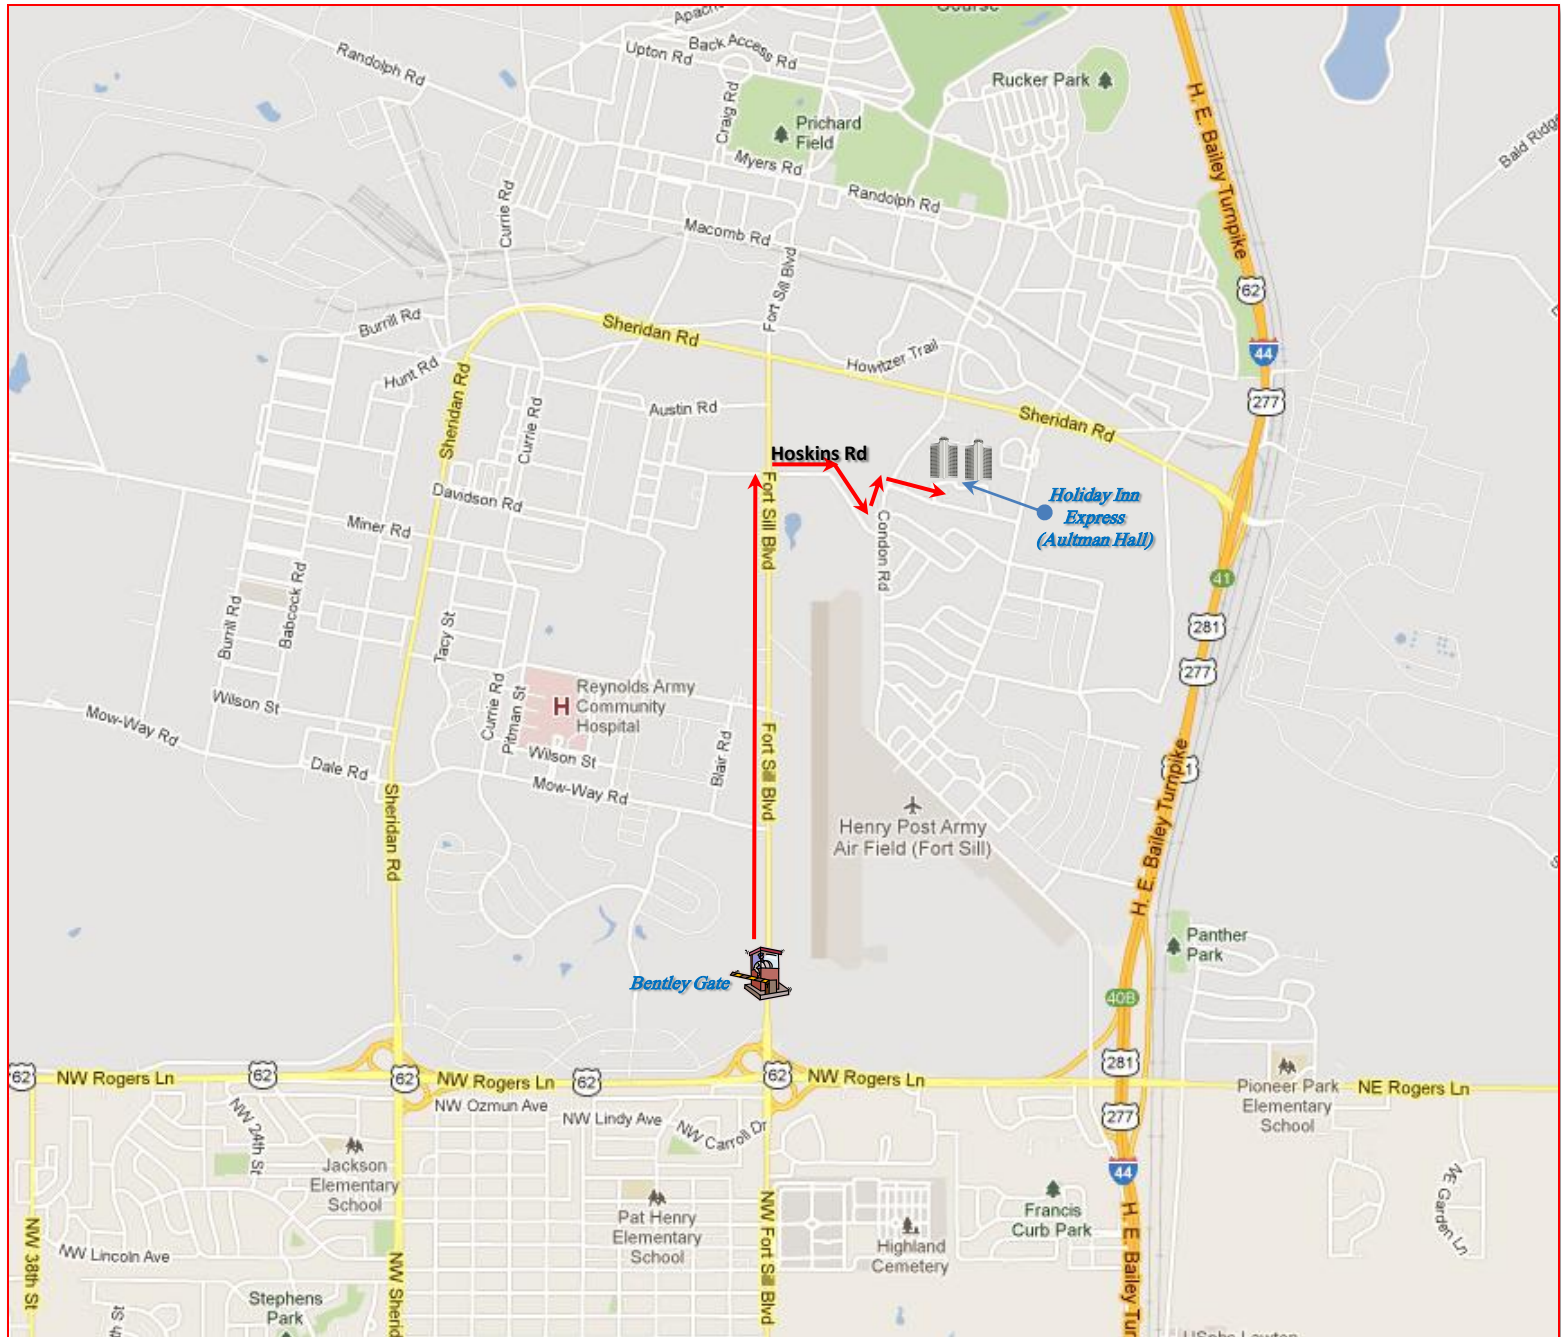

From Lawton Municipal Airport to Fort Sill:
Approx. 3 miles

Lawton-Fort Sill Regional Airport

**1. Head east on King Rd toward SW
Airport Industrial Rd**

Travel 0.4 mi

2. Turn left onto SW 11th St

Travel 2.5 mi

**3. Continue onto NW Fort Sill Blvd to Fort
Sill Bentley Gate
(Open 24 hours)**

*Knox Hall
(Building 700)*

*Alternate Knox Hall
Parking*

*Holiday Inn
Express
(Aultman Hall)*